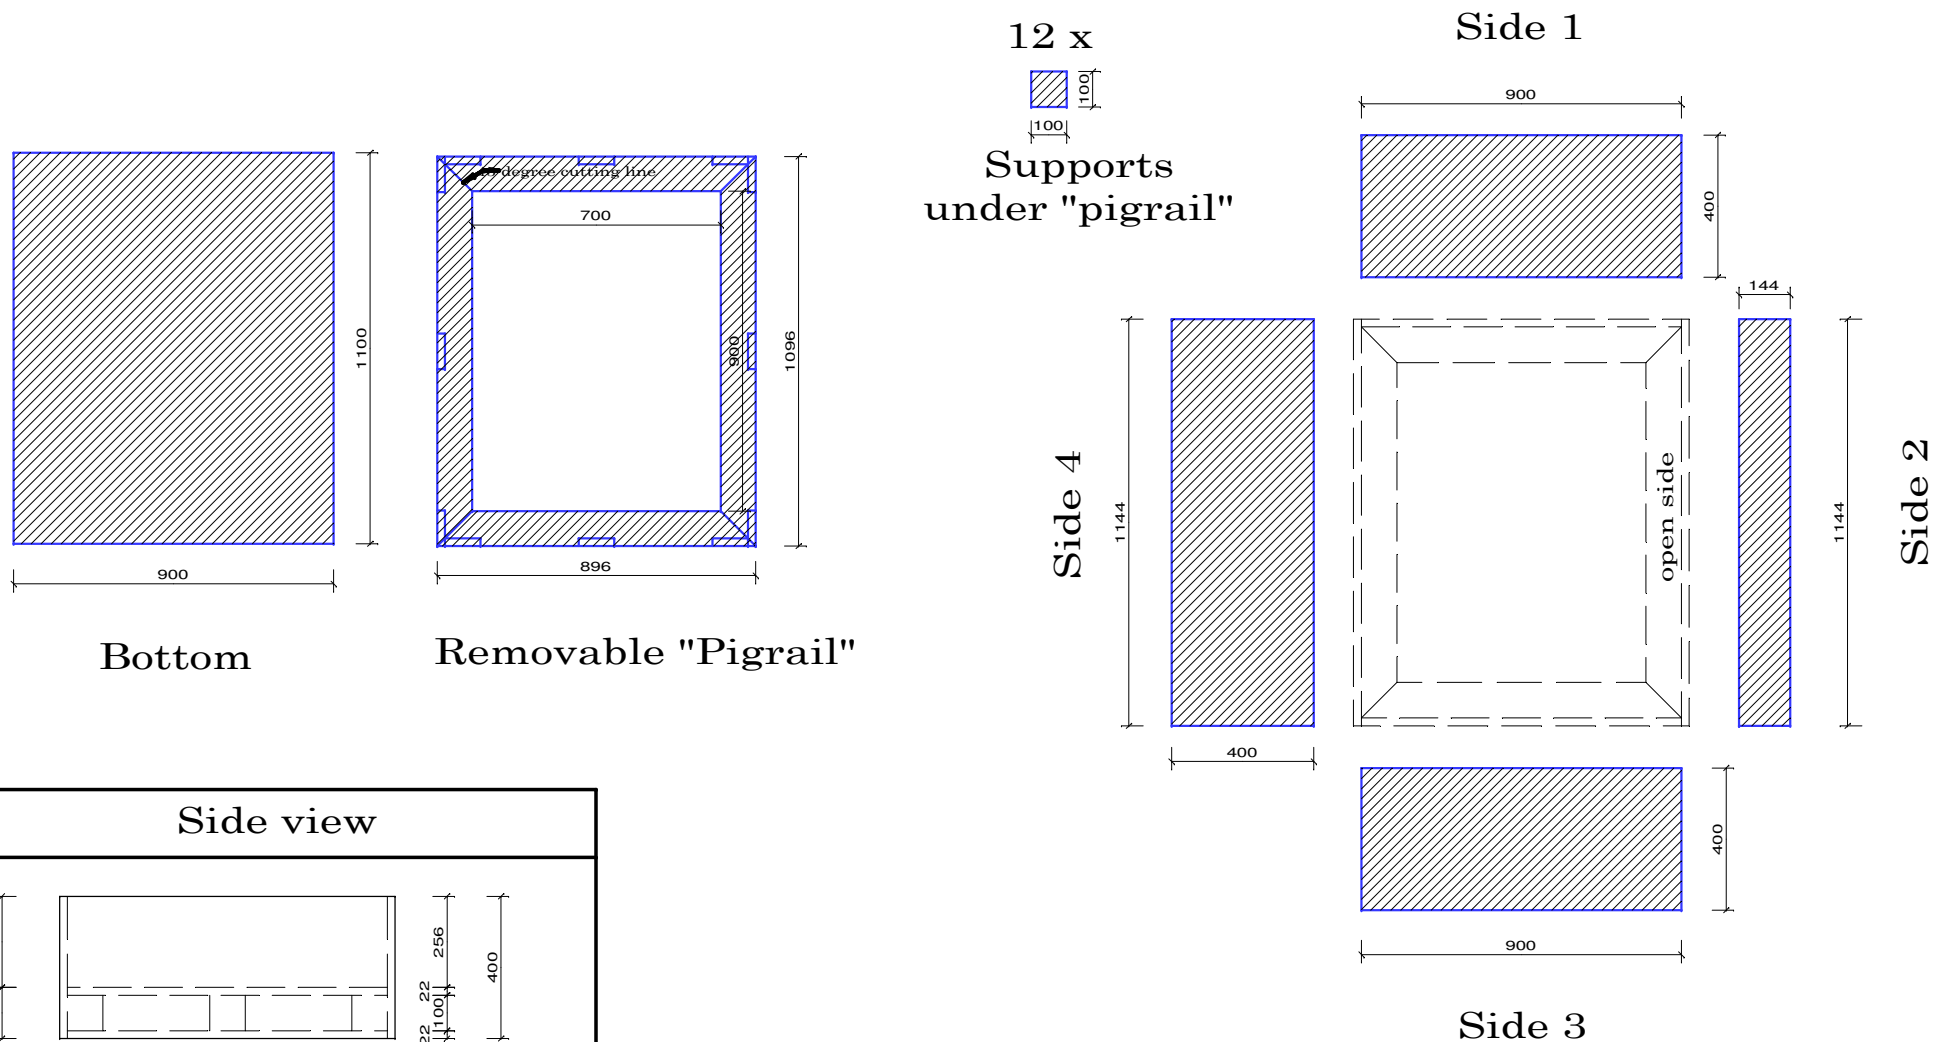

Cutting shedule for "Welping Box" (hatched areas)

Staffords Welping Box : Drawing: JH Strachan
 Rioghal Staffordshire Bull Terriers